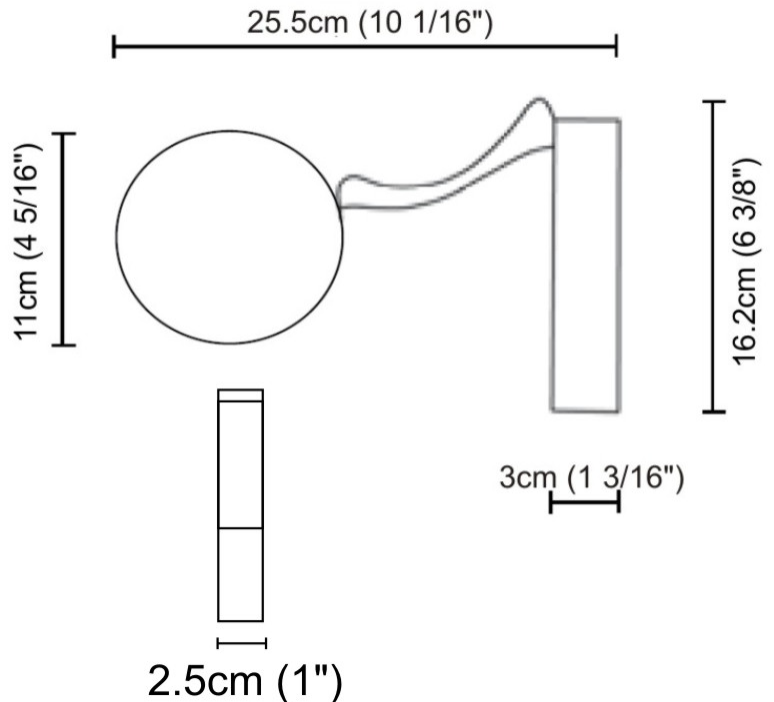

GENERAL

Series: Do Not Disturb _____
Brand: Knikerboker _____
Division: Design _____
Mounting Type: Surface _____
Mounting Location: Wall _____
Subcategory: Ambient _____

PHYSICAL

Shape: Round _____
Diameter (mm): 110 _____
Diameter (in): 4 ⁵/₁₆ _____
Length (mm): 30 _____
Length (in): 1 ³/₁₆ _____
Width (mm): 25 _____
Width (in): 1 _____
Height (mm): 162 _____
Height (in): 6 ³/₈ _____
Extension (mm): 255 _____
Extension (in): 10 ¹/₁₆ _____
Light Distribution: Direct / Indirect _____
Diffuser: Opal _____
Fixture Finish: [EWH](#) / [EBK](#) / [MAN](#) / [COF](#) / [PRD](#) / [SLF](#) / [GLF](#) / [CLF](#) / [BRL](#) _____
Fixture Material: Metal _____

ELECTRICAL

Lamp Type: LED _____
Total Output Wattage (W): 8 _____
Dimming: Non-Dimmable _____
Driver Included: Yes _____
Driver Location: Integrated _____
Driver Type: Constant Voltage - Universal _____
Driver Class: Class 2 _____
Input Voltage (V): 120 - 277 _____
Upon Request: Integral: Phase dimming 120Vac / (See components) _____
Remote: 0-10Vdc dimming _____

LED

Number of LEDs: 1 _____
Color Temperature (°K): 3000 _____
Max. Delivered Lumen (lm): 1000 _____
CRI: >85 CRI _____
Lamp Life (hrs): 50000 _____

OPTICAL

RATINGS AND CERTIFICATIONS

Certified By: Certified for North American Standards _____
IP rating: IP20 _____