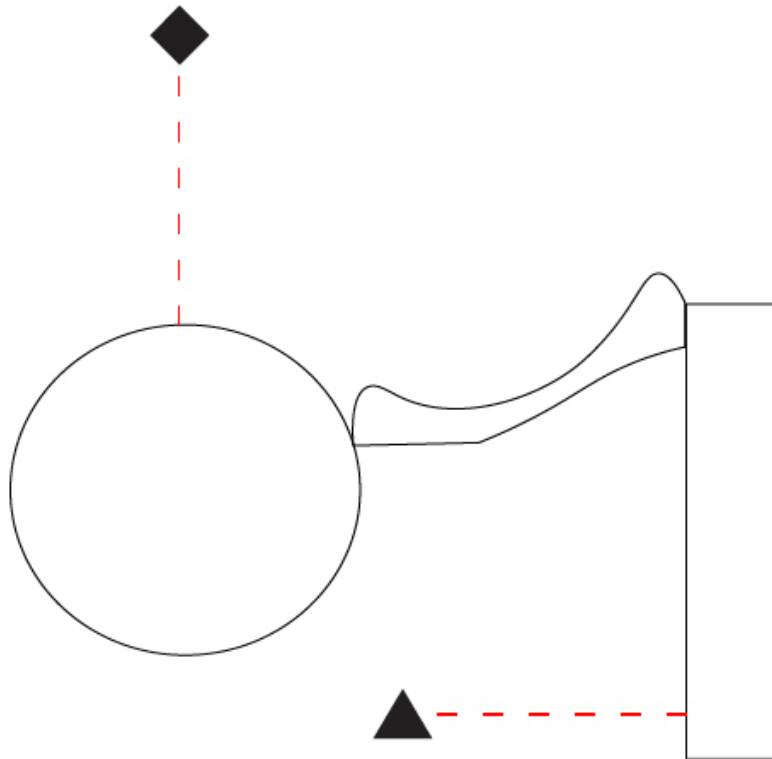

DO NOT DISTURB SURFACE

D133027-

PROJECT

TYPE

SPECIFIER

QUANTITY

DATE

D